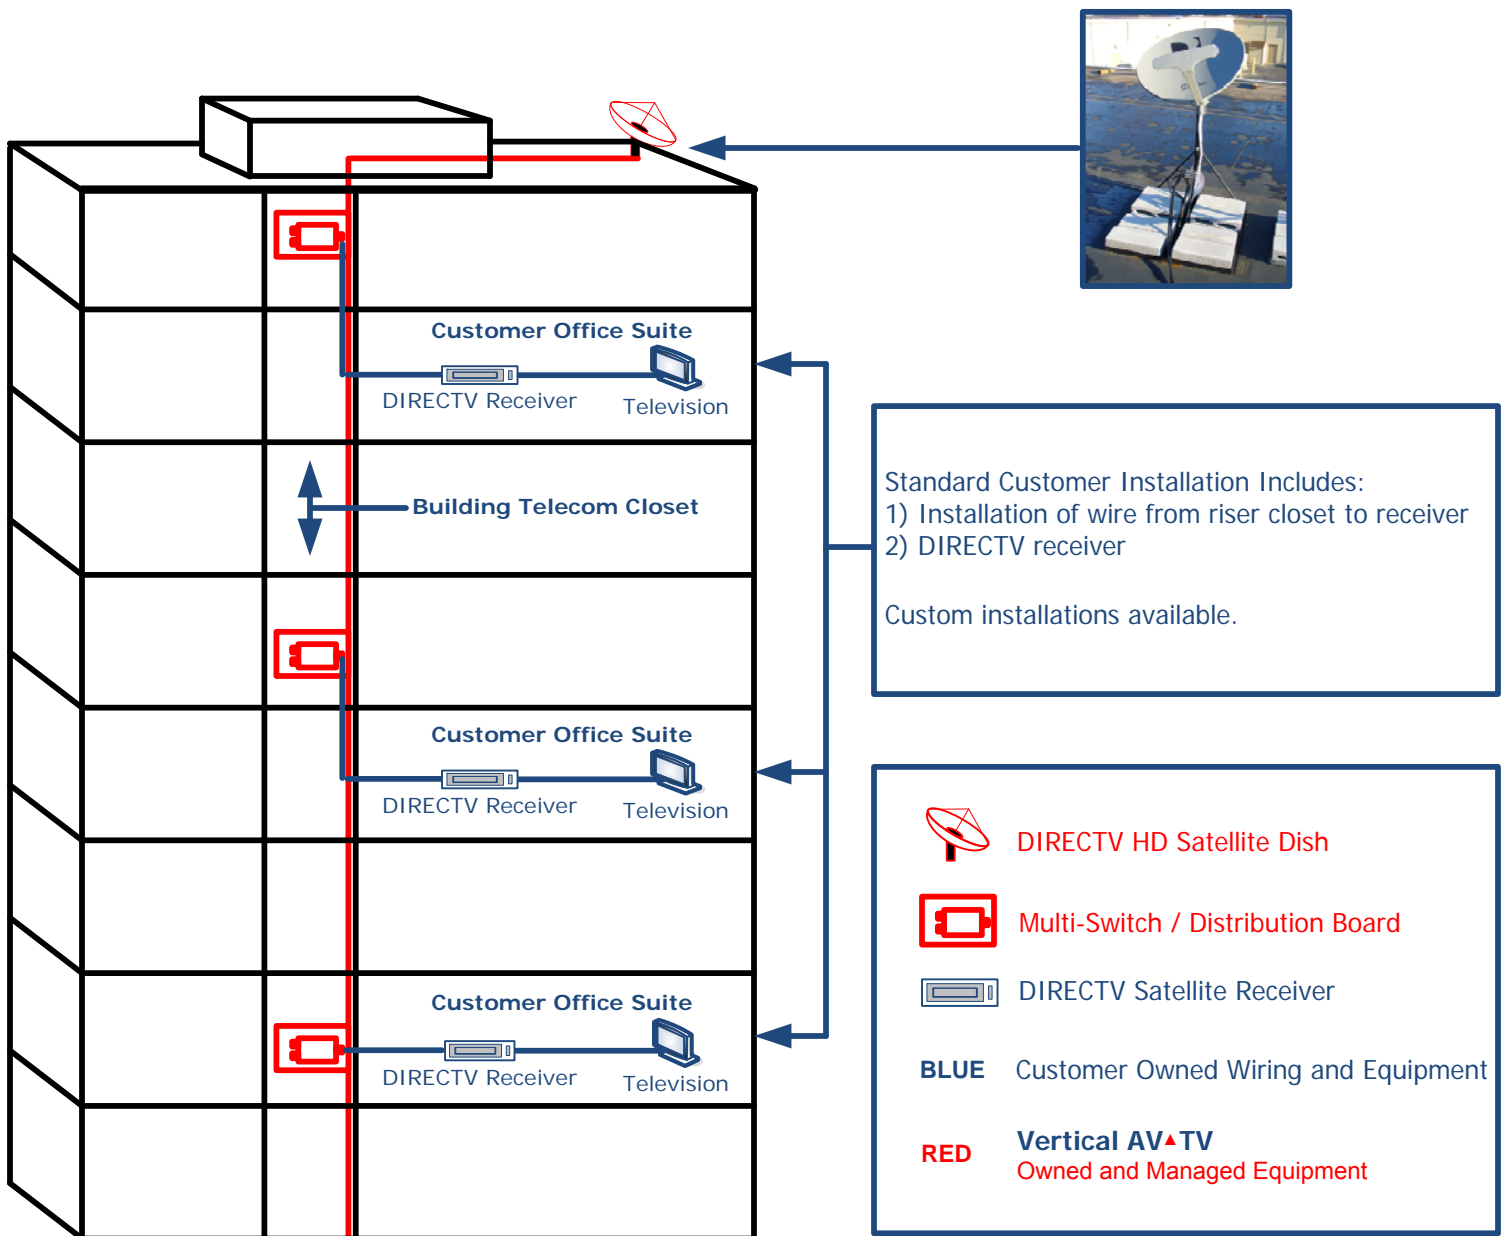

Vertical AV-TV Satellite Television System

Vertical AV-TV designs, engineers and maintains the DIRECTV HD infrastructure using the most reliable, highest quality satellite distribution equipment to provide the appropriate signal strength to any location throughout the building.

Vertical AV-TV requires a Service Maintenance Agreement which covers all maintenance and service of the satellite television system from the satellite dish, cabling, and distribution to the DIRECTV receiver.